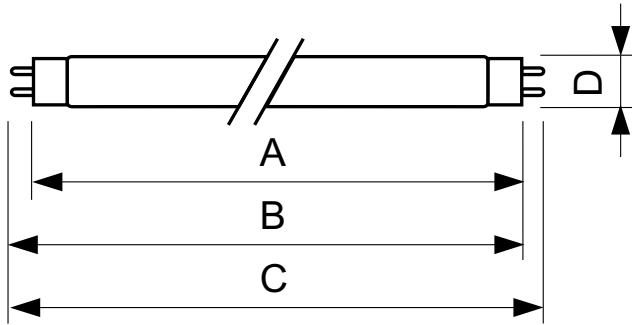

### Product data

General Information		Voltage (Nom)	
Cap-Base	G13 [ Medium Bi-Pin Fluorescent ]	59 V	
Life To 10% Failures (Nom)	12000 h	Temperature	
Life to 50% Failures (Nom)	15000 h	Design Temperature (Nom)	
Life to 50% Failures Preheat (Nom)	20000 h	25 °C	
Light Technical		Controls and Dimming	
Color Code	170	Dimmable	
Luminous Flux (Nom)	1800 lm	Yes	
Luminous Flux (Rated) (Nom)	1800 lm	Approval and Application	
Color Designation	Green (G)	Energy Efficiency Label (EEL)	
LLMF 2000 h Rated	90 %	Mercury (Hg) Content (Nom)	
		Energy Consumption kWh/1000 h	
		22 kWh	
Operating and Electrical		Product Data	
Power (Nom)	18.0 W	Full product code	
Lamp Current (Nom)	0.360 A	871150064298140	
		Order product name	
		TL-D Colored 18W Green 1SL/25	

### Dimensional drawing

Product	D (max)	A (max)	B (max)	B (min)	C (max)
TL-D Colored 18W	28.0 mm	589.8 mm	596.9 mm	594.5 mm	604.0 mm
Green 1SL/25					

TL-D 18W/170 Green