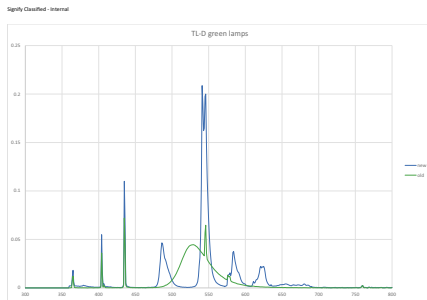

Photometric data